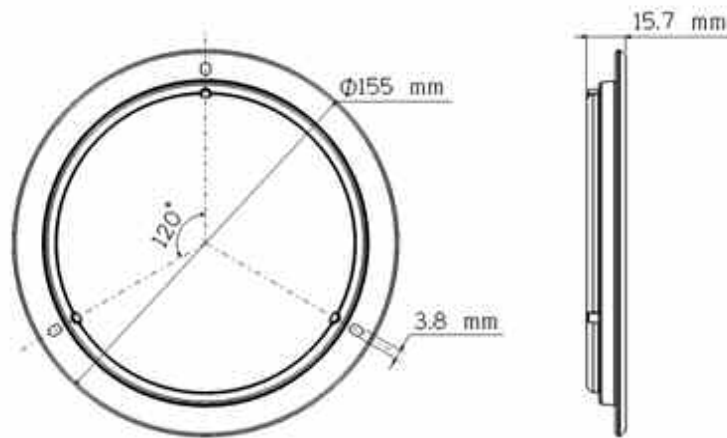

auto electrical parts

Technical Information Sheet

Part No. 0-668-06

Slim 12/24 volt LED circular interior lamp. 21 bright white SMD LEDs, surface mounting, in white plastic. Clear Lens. Protected to IP 67. CE approved, EMC R10.

Additional information

Black wire 12v +ve
White wire -ve ground

Technical Drawing (not to scale)

Specification

Type	LED roof lamp
Voltage	12/24 volt dc
LED	21 white
Illumination	420Lm Approx.
Housing	ABS
Lens	PC
Protection	IP67
Dimensions	Please see diagram above
Compliance	CE, EMC R10
Operating Temperature	-30 ~ 50 °C